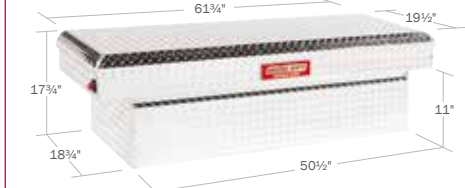

Compact Truck Standard Saddle
9 CUBIC FEET

- 300104-9-01
- 300104-53-01

Approximate Ship Weight : 52 lbs