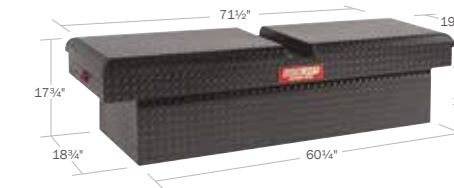

Full Size Truck Standard Cross
10.2 CUBIC FEET

- 300207-9-01
- 300207-53-01

Approximate Ship Weight : 56 lbs