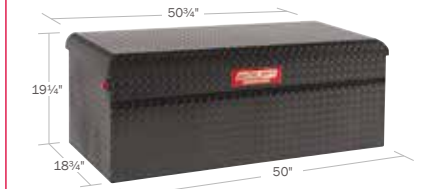

Universal Chest

50\" Universal Chest
18.8 CUBIC FEET

- 300401-9-01
- 300401-53-01

Approximate Ship Weight : 46 lbs