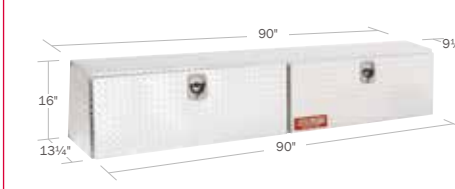

90\" Hi-Side Boxes
4.4 CUBIC FEET

- 300303-9-01
- 300303-53-01

Approximate Ship Weight : 57 lbs

Also Available

72\" Long Lo-Side
5.3 CUBIC FEET

- 300301-9-01
- 300301-53-01

36\" Underbed
7.1 CUBIC FEET

- 300500-9-01
- 300500-53-01

48\" Underbed
9.5 CUBIC FEET

- 300501-9-01
- 300501-53-01