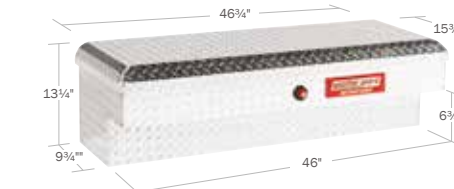

Side Boxes

48\" Short Lo-Side
12.5 CUBIC FEET

- 300304-9-01
- 300304-53-01

Approximate Ship Weight : 39 lbs