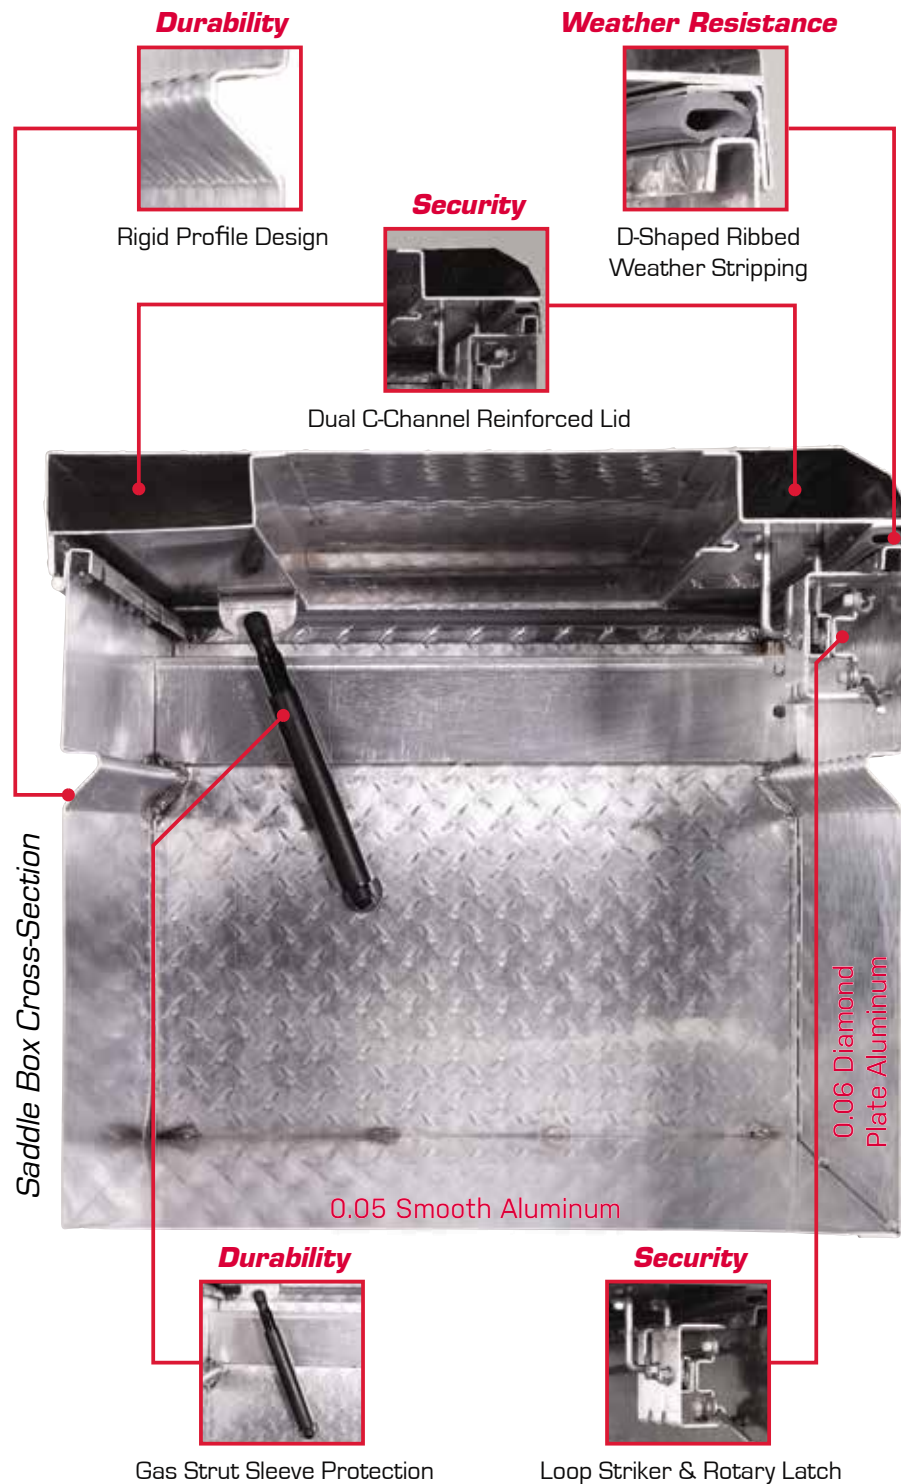

Professional Grade Protection

7 YEAR WARRANTY

Product Offering

PROFESSIONAL DURABILITY

4 Piece Welded Construction

- Puts more strength where it is needed most

Gas Strut Plastic Sleeves

- Prevents basic damage from sliding materials in the box

Powder Coat Protection

- Available in Black

HEAVY DUTY SECURITY

Tamper Resistant Push Button Locks

- Drill resistant through key hole

Two Dual Stage Rotary Latches with Heavy-Duty Looped Strikers

- Secures lid closed and resists pry-in
- Looped striker with steel reinforcement is bolted to heavy-duty C-Channel

C-Channel Reinforced Lid Construction

- Heavy-Duty aluminum welded into lid resists pry-ins

Reinforced Front Panel

- Rigid front panel resists pry-in

CLASSIC WEATHER RESISTANCE

D-Shaped Ribbed weather strip

Foam weather stripping along hinge completes 4 sided weather resistance

INTEGRATED FEATURES

Plastic Parts Sliding Tray

No-Crimp/No-Drill Mounting Hardware

Built-In Side Compartments

Saddle Boxes / Cross Boxes

Full Size Truck Standard Saddle
10.7 CUBIC FEET

- 300105-9-01
- 300105-53-01

Approximate Ship Weight : 56 lbs

Full Size Truck Low Profile Saddle
9.5 CUBIC FEET

- 300106-9-01
- 300106-53-01

Approximate Ship Weight : 56 lbs

Full Size Truck Standard Cross
10.2 CUBIC FEET

- 300207-9-01
- 300207-53-01

Approximate Ship Weight : 56 lbs

Compact Truck Standard Saddle
9 CUBIC FEET

- 300104-9-01
- 300104-53-01

Approximate Ship Weight : 52 lbs

Side Boxes

48\" Short Lo-Side
12.5 CUBIC FEET

- 300304-9-01
- 300304-53-01

Approximate Ship Weight : 39 lbs

60\" Standard Lo-Side
9.3 CUBIC FEET

- 300300-9-01
- 300300-53-01

Approximate Ship Weight : 47 lbs

Universal Chest

50\" Universal Chest
18.8 CUBIC FEET

- 300401-9-01
- 300401-53-01

Approximate Ship Weight : 46 lbs

60\" Hi-Side Boxes
3.3 CUBIC FEET

- 300302-9-01
- 300302-53-01

Approximate Ship Weight : 45 lbs

90\" Hi-Side Boxes
4.4 CUBIC FEET

- 300303-9-01
- 300303-53-01

Approximate Ship Weight : 57 lbs

Also Available

72\" Long Lo-Side
5.3 CUBIC FEET

- 300301-9-01
- 300301-53-01

36\" Underbed
7.1 CUBIC FEET

- 300500-9-01
- 300500-53-01

48\" Underbed
9.5 CUBIC FEET

- 300501-9-01
- 300501-53-01